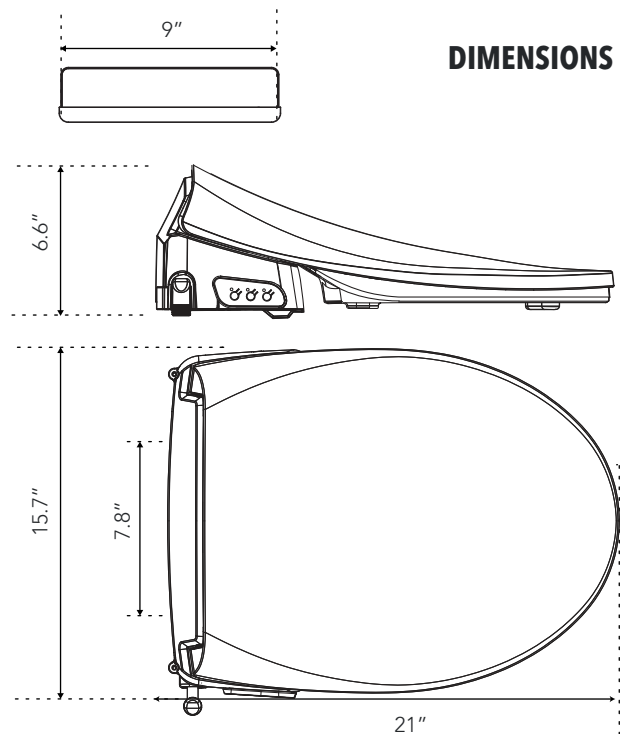

EF-BM-6000 • Elongated

BIDET TOILET SEAT

TECHNICAL INFORMATION

Model	EF-BM-6000	MFG Model: DB-5600
Electrical ratings	AC 120V / 60Hz / 1260W	
Water pressure	10 - 106 psi	
Wash	REAR	Max 20.28 fl. oz/min
	FRONT	Max 18.59 fl. oz/min
	Water tank volume	6.93 fl. oz
	Water temperature	Low 91.4°F, Medium 96.8°F, High 102.2°F
Dry	Air temperature	Room temperature to 131°F
	Heater capacity	150W
Heated seat	Seat temperature	Low 91.4°F, Medium 96.8°F, High 102.2°F
	Safety device	Thermal fuse
Product dimensions	20.6"(L) x 15.9"(W) x 7"(H)	
Product weight	8.59 lbs	
Control Type	Remote	

...and much more!

REAR FRONT WATER PRESSURE NOZZLE POSITION CHILD ECO NIGHT LIGHT WATER TEMP. SEAT TEMP. DRY TEMP. DRY